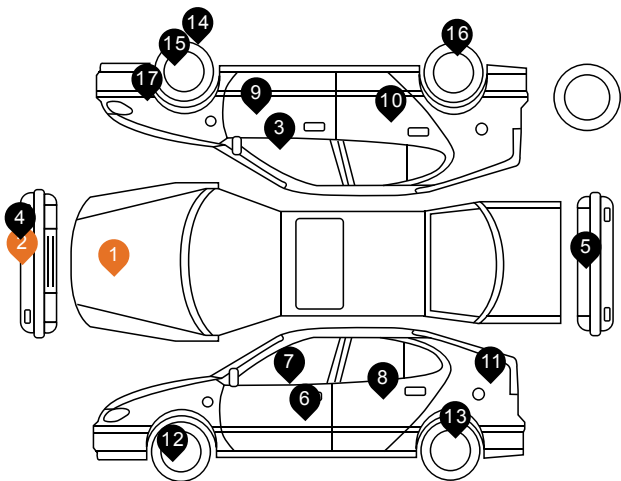

Climate Control

Navigation Media

Navigation System

Privacy Glass

**Exterior condition**

- 1 Bonnet; Chipped; Multiple Chips

---

- 2 Bumper Front; Scratched; Over 100mm Thru Paint

---

- 3 A Post os; Scratched; UpTo 25mm Thru Paint

---

- 4 Bumper Front; Chipped; Multiple Chips

---

- 5 Bumper Rear; Scratched; 25 to 100mm Thru Paint

---

- 6 Door nsf; Scratched; UpTo 25mm Thru Paint

---

- 7 Door nsf; Chipped; Edge Chip

---

- 8 Door nsr; Chipped; Edge Chip

---

- 9 Door osf; Chipped; Edge Chip

---

- 10 Door osr; Chipped; Edge Chip

---

- 11 Qtr Panel nsr; Dented; Between 10mm + 30mm

---

- 12 Wheel nsf; Corroded; Light

---

- 13 Wheel nsr; Scratched; Over 50mm

---

- 14 Wheel osf; Scratched; Over 50mm