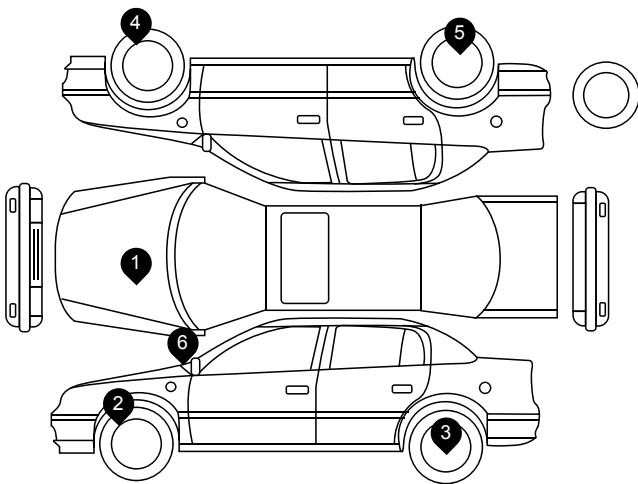

Climate Control

Leather Trim

Navigation System

Panoramic Roof

Parking Sensor(s)

Privacy Glass

Exterior condition

1 Bonnet; Chipped; 1 To 5

2 Wheel nsf; Scratched; Over 50mm

3 Wheel nsr; Scratched; Over 50mm

4 Wheel osf; Scratched; Over 50mm

5 Wheel osr; Scratched; Over 50mm

6 Wing nsf; Chipped; 1 To 5